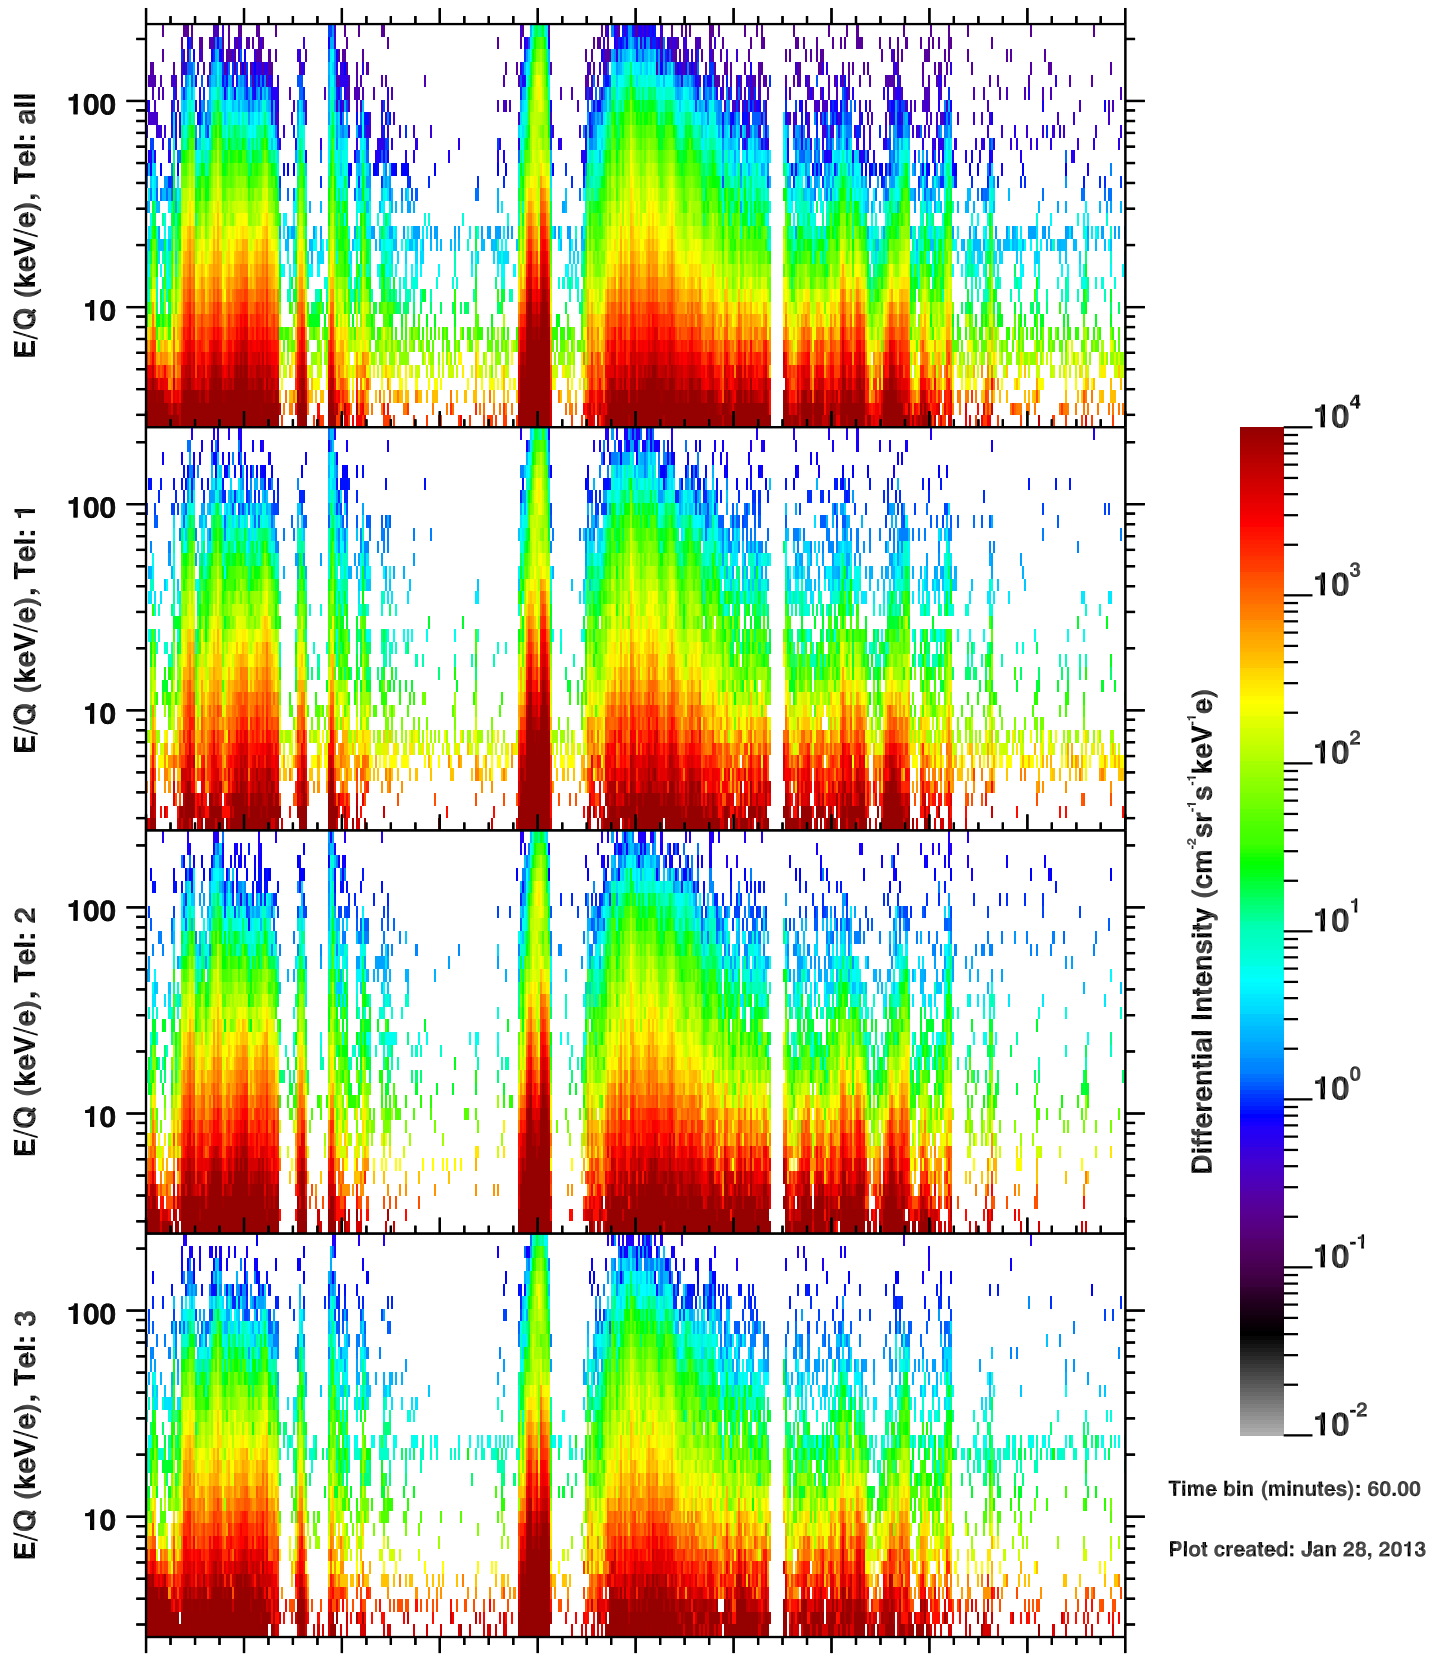

Cassini/CHEMS | H+ Flux

Time bin (minutes): 60.00

Plot created: Jan 28, 2013

	350	352	354	356	358	360	362	364	366	2	4
R(Rs)	27.0	28.4	26.0	19.2	8.2	15.6	24.1	28.0	28.0	24.1	15.6
Lat(°)	-22.8	-35.8	-46.7	-52.9	1.8	16.2	-12.2	-27.9	-39.9	-50.1	-48.5
LT(dec.h)	14.5	15.5	16.8	19.6	1.4	12.4	13.9	14.8	15.9	17.6	21.3