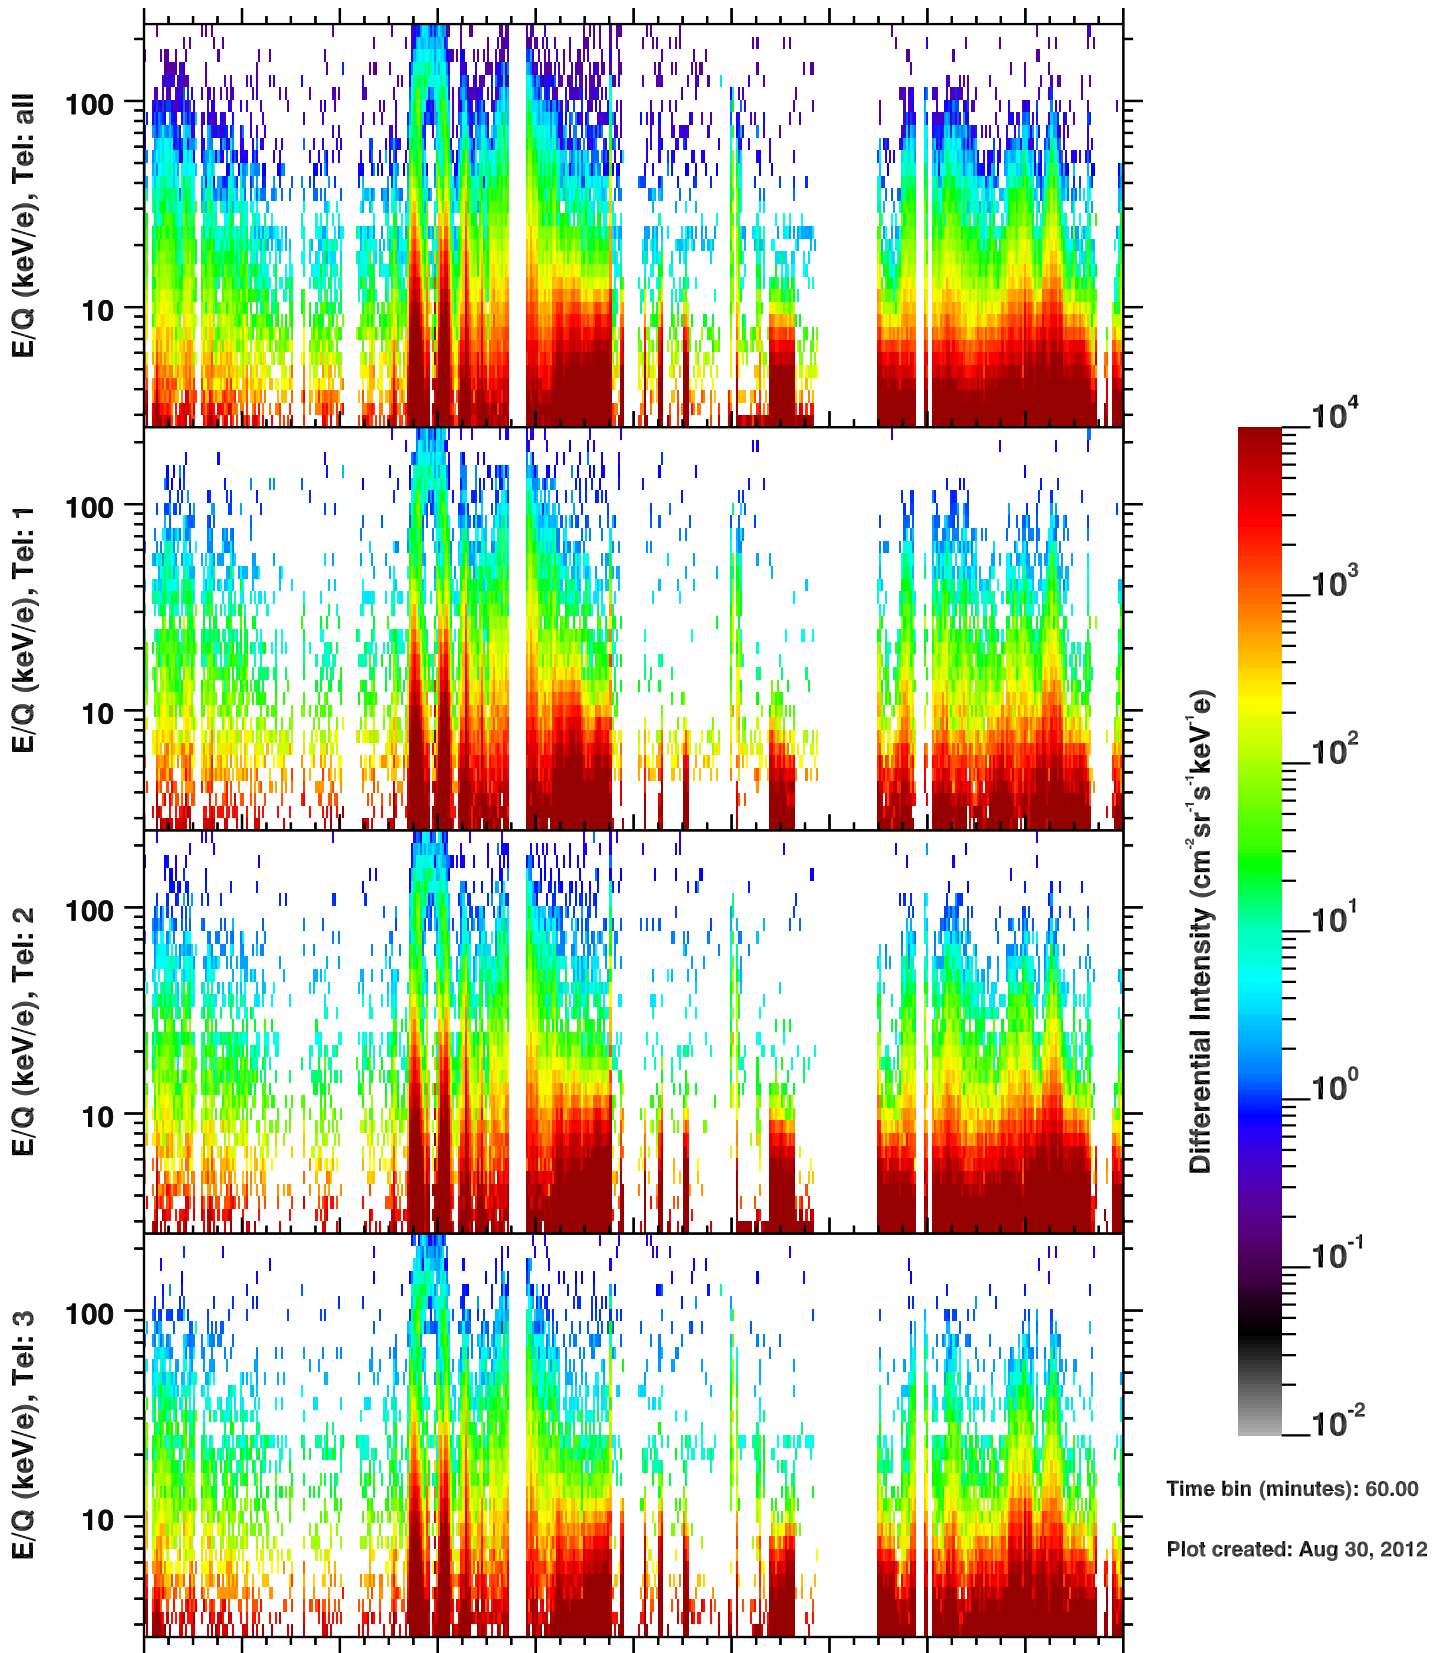

Cassini/CHEMS | H+ Flux

Time bin (minutes): 60.00

Plot created: Aug 30, 2012

	220	222	224	226	228	230	232	234	236	238	240
R(Rs)	37.6	31.0	20.6	5.8	19.8	30.5	37.3	41.4	43.2	42.9	40.4
Lat(°)	-29.2	-31.3	-31.9	18.4	0.9	-10.2	-15.8	-19.7	-22.7	-25.4	-27.8
LT(dec.h)	17.8	18.6	20.2	3.7	13.5	14.7	15.4	15.9	16.4	16.8	17.4