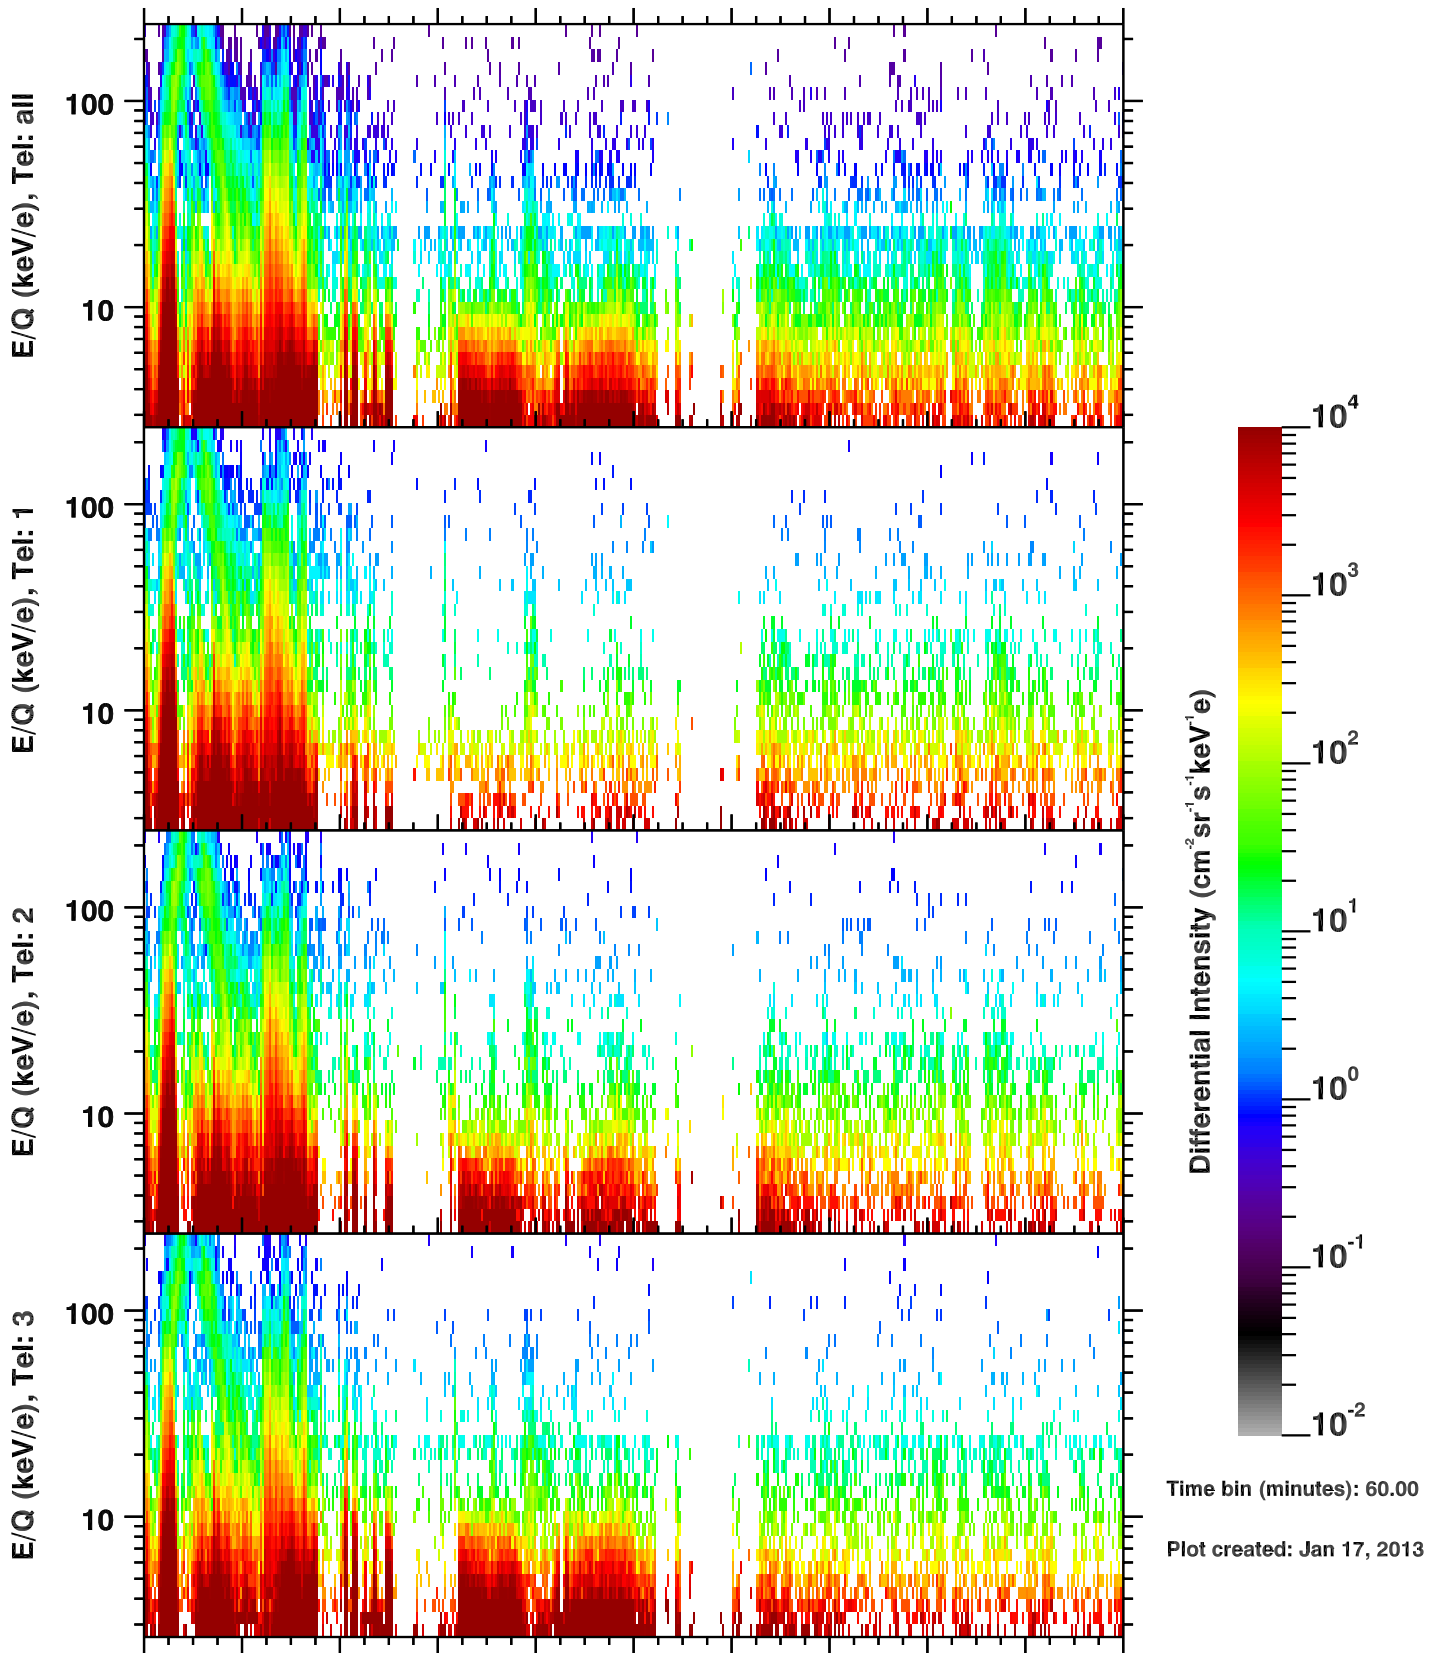

Cassini/CHEMS | H+ Flux

Time bin (minutes): 60.00

Plot created: Jan 17, 2013

	180	182	184	186	188	190	192	194	196	198	200
R(Rs)	13.2	12.9	27.0	36.2	42.2	46.0	47.9	47.9	46.0	42.2	36.1
Lat(°)	-19.3	8.0	-4.1	-8.4	-11.0	-13.0	-14.5	-15.9	-17.2	-18.5	-19.8
LT(dec.h)	21.5	12.3	14.4	15.2	15.7	16.1	16.5	16.9	17.2	17.7	18.2