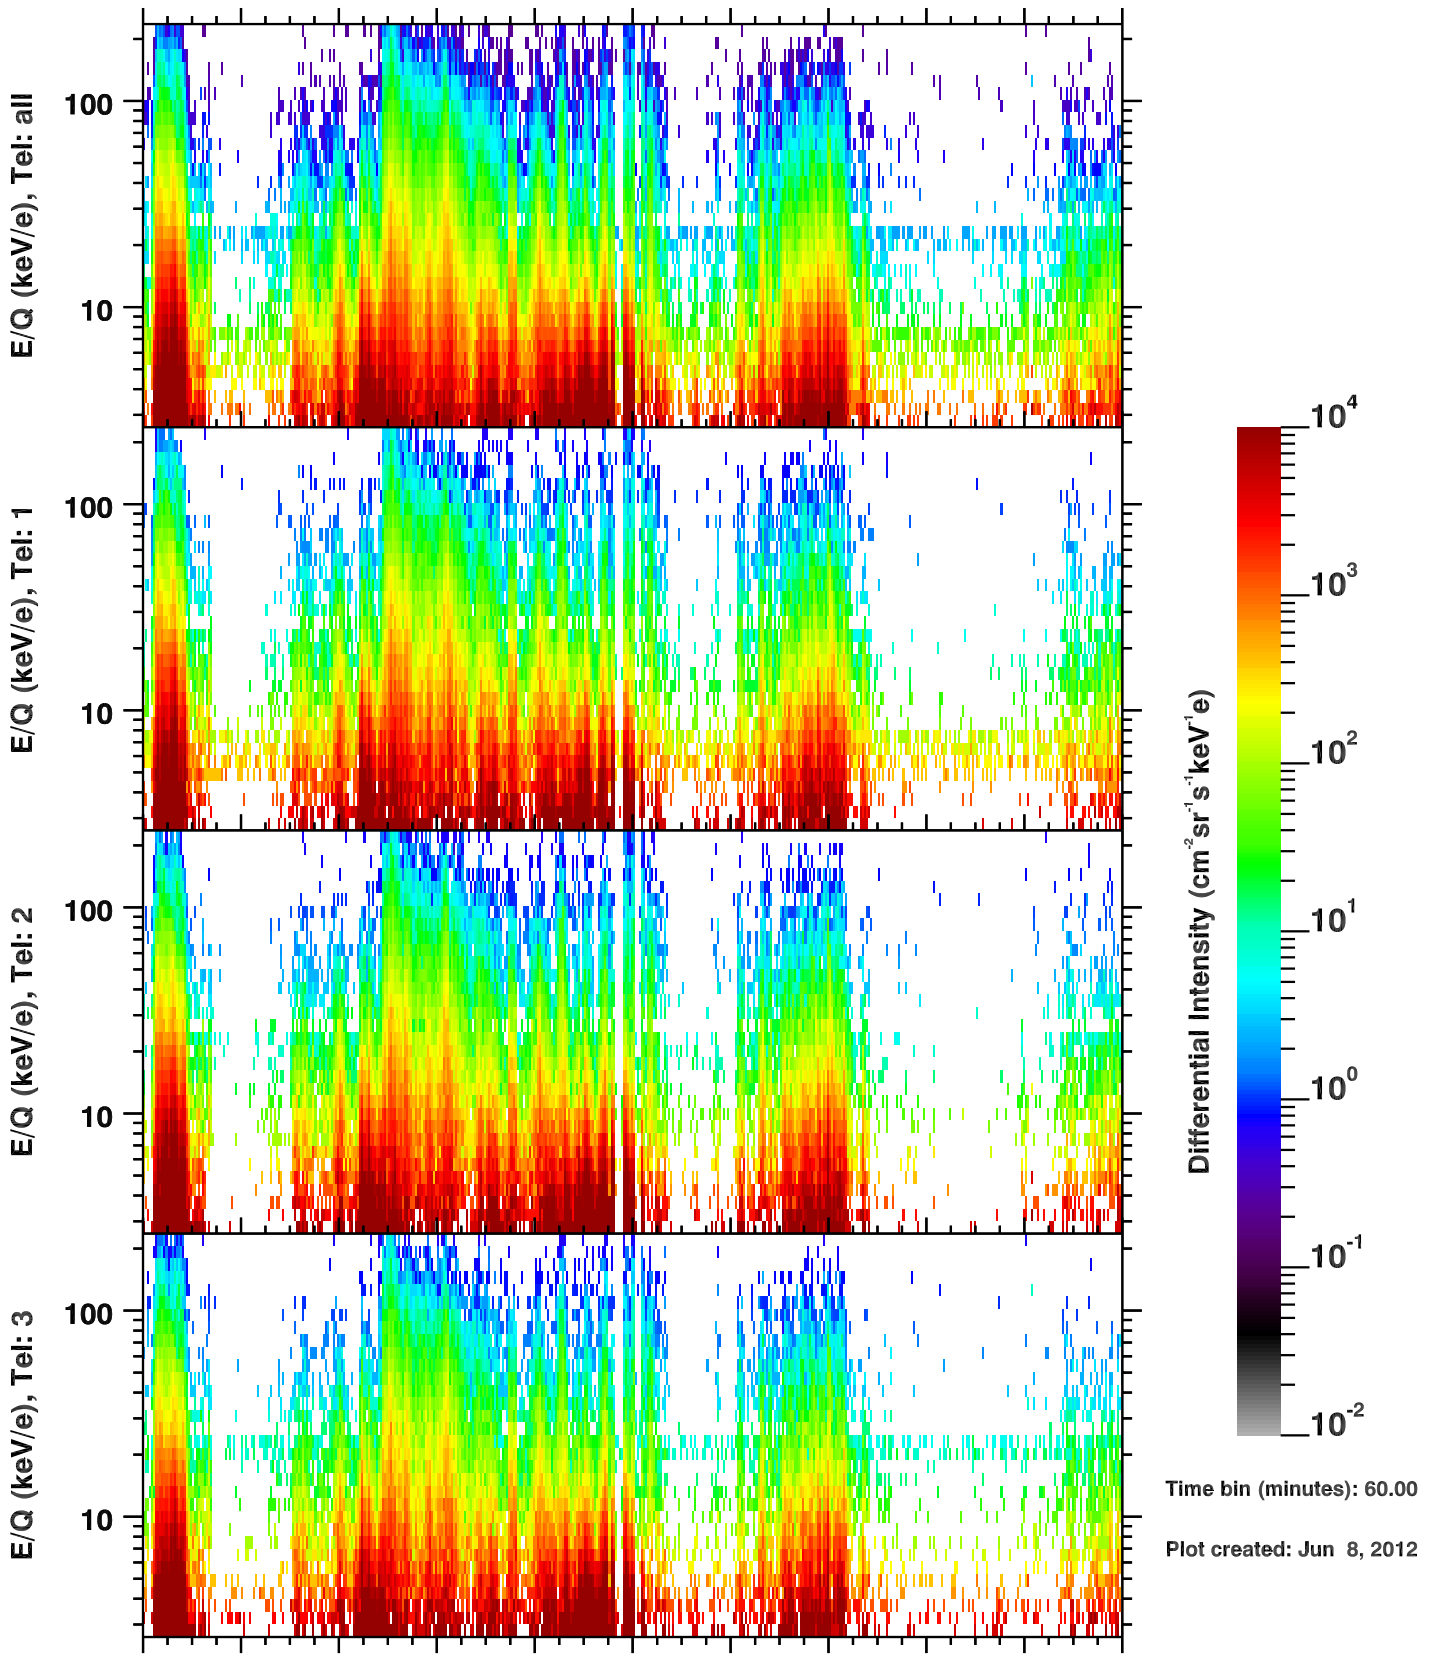

Cassini/CHEMS | H+ Flux

Time bin (minutes): 60.00

Plot created: Jun 8, 2012

| | 80 | 82 | 84 | 86 | 88 | 90 | 92 | 94 | 96 | 98 | 100 |
|-----------|------|-------|-------|------|------|------|------|------|-------|-------|-------|
| R(Rs) | 14.1 | 14.3 | 17.4 | 19.6 | 19.7 | 20.1 | 20.6 | 20.9 | 19.8 | 18.8 | 18.8 |
| Lat(°) | 23.7 | -52.4 | -45.9 | -4.3 | 36.7 | 61.8 | 38.6 | 1.7 | -36.6 | -61.6 | -30.2 |
| LT(dec.h) | 21.3 | 0.6 | 8.2 | 10.0 | 11.7 | 16.1 | 20.4 | 22.0 | 23.7 | 4.4 | 8.9 |